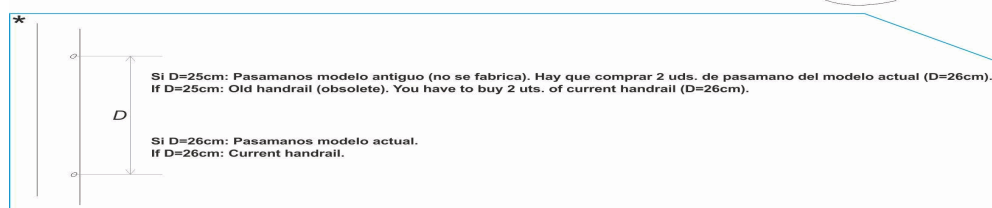

CODE **05496, 05497, 05498, 05499**

DESCRIPTION: **MIX LADDER 2-3-4-5 STEPS AISI-304**

ENGLISH

POS	CODE	DESCRIPTION	QUANTITY	POS	CODE	DESCRIPTION	QUANTITY
1	44010101	LADDER ANCHOR		7	4401010112	LADDER END CAP	
2	44010102	ESCUTCHEON 304		8	* 05496R0001	HANDRAIL LADDER 2 STEPS AISI-304	
3	44010105	STANDARD TREAD 304		8	* 05497R0001	HANDRAIL LADDER 3 STEPS	
4	44010107	TREAD END SET 316		8	* 05498R0001	HANDRAIL MIX LADDER 4 STEPS	
5	44010109	STANDARD TREAD END INSERT		8	* 05499R0001	HANDRAIL LADDER 5 STEPS AISI-304	
6	44010111	TREAD BOLT SET 316