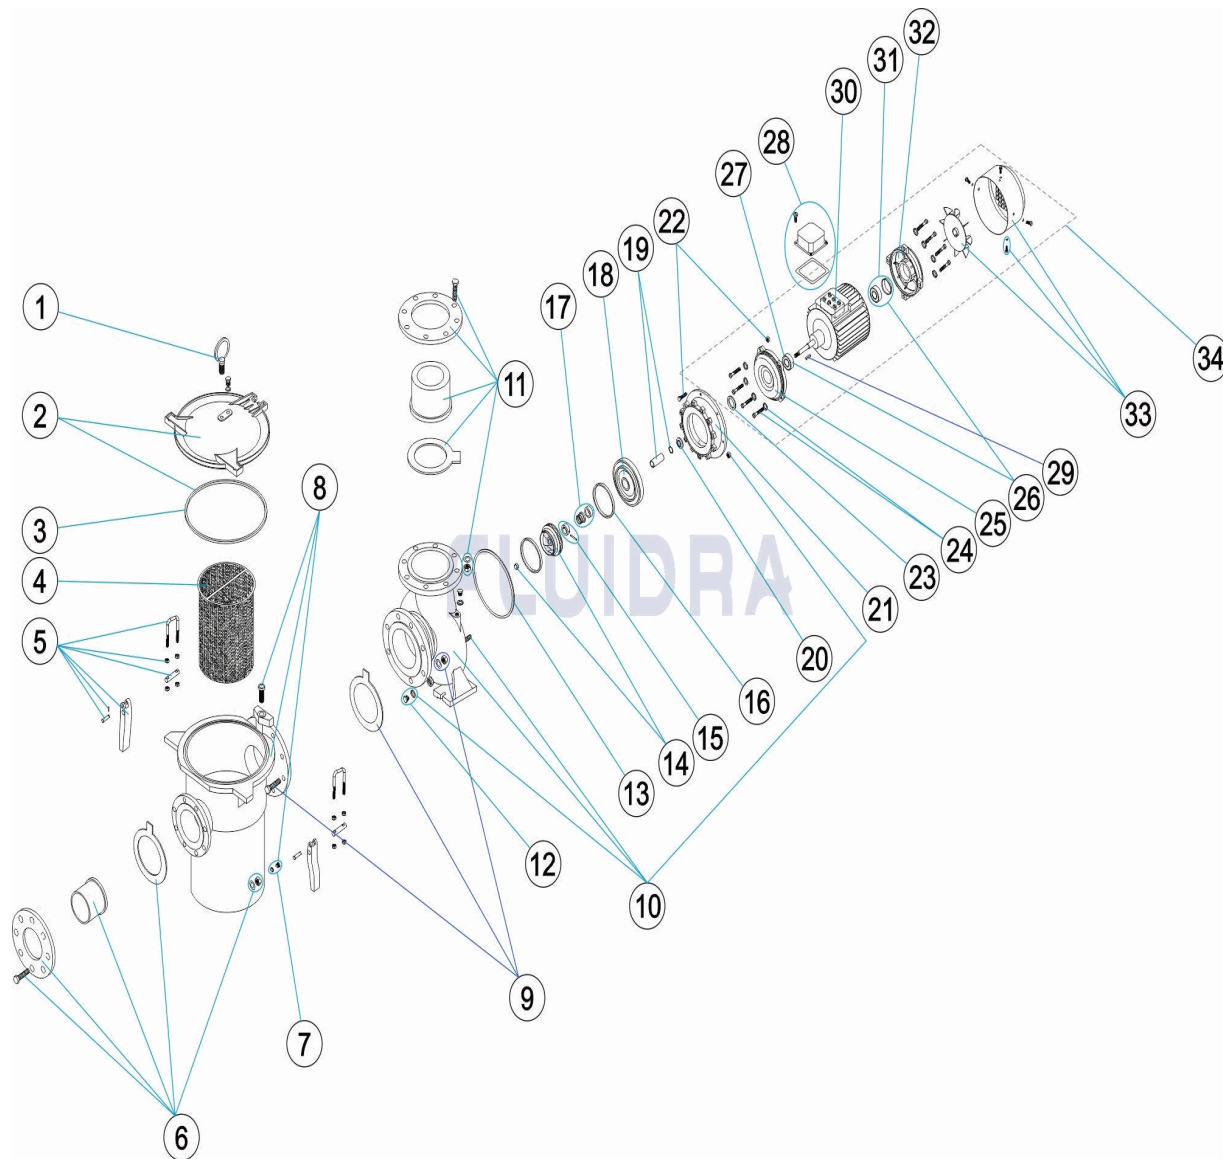

CODICE 01223, 01224, 01225, 01226

DESCRIZIONE: POMPA CENTRIFUGA ARAL C-1500

ITALIANO

POS	CODICE	DESCRIZIONE	QUANTITA'	POS	CODICE	DESCRIZIONE	QUANTITA'
1	4405020501	ANELLO DI CARICO PREFILTRO		14	* 4405020022	RUOTA 20 HP 60 HZ	
2	4405020503	COPERCHIO PREFILTRO		14	* 4405050017	RUOTA 20 HP	
3	4405020535	O-RING D 6"		14	* 4405020510	RUOTA 25 HP	
4	4405020504	CESTO PREFILTRO		14	* 4405050021	RUOTA 25 HP 60 HZ	
5	4405020505	CHIUSURA PREFILTRO		14	* 4405050018	RUOTA 25 HP	
6	4405020533	MANICOTTI DI UNIONE D-160		15	4405020512	GRUPPO ANELLO DISTANZIATORE (5,5-15H	
7	4405020507	TAPPO SPURGO PREFILTRO		16	4405020513	ANELLO DI REGOLAZIONE 20-25 HP	
8	4405020506	CORPO PREFILTRO 6X6" 37L (01268 "		17	4405020511	GUARNIZIONE MECCANICA	
9	4405020534	RACCORDO PREFILTRO/POMPA 20-25 HP		18	4405020514	COPERCHIO LANTERNA 20 HP	
10	4405020508	CORPO POMBA 20 - 25 HP		19	4405020440	CAMICIA PROTEZIONE ASSE 5,5-15 HP	
11	4405020259	MANICOTTI DI UNIONE 15 HP		20	4405020008	RONDELLA DEFLETTTRICE 32X55X3 5,5HP-1	
12	4405020232	TAPPO SPURGO PREFILTRO		21	4405020517	LANTERNA 15HP	
13	* 4405020028	GASKET 277 X 262 X 0,5		22	4405020518	BULLONERIA LANTERNA 20-25 HP	

* SI FACCIA RIFERIMENTO AL FOGLIO DELLE OSSERVAZIONI