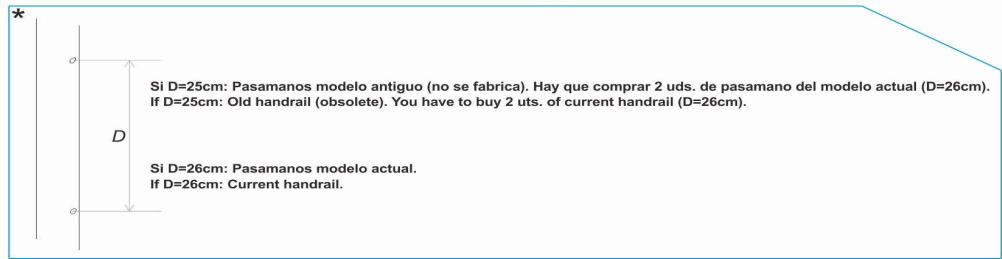

CODICE 01456, 01457, 01458, 01459

DESCRIZIONE: SCALETTA 2 FLANGE AISI-316